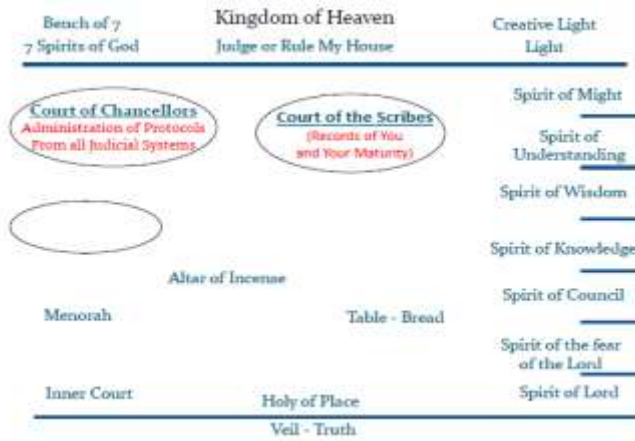

Our Positions of Rulership / Government in the Realms of Heaven

Eternity

Perfection

To rule as **SONS** in heaven we need to go through the deepest level, which is genetic Transformation

To rule as **KINGS** in the kingdom of Heaven we need to deal with the deeper level of our thoughts as well as all the motives and intentions of the heart (trading!).

To rule as **LORDS** in the kingdom of God we need to deal with the surface level of the transformation process, which is our behavior (coping and defense mechanisms etc.)

Prerequisites for heavenly Rulership / Government:

Working through 3 ever deepening levels of Transformation.

Kingdom of the Earth
Walk in my ways

Kingdom of the Earth
Process of spiritual maturity:
Servants – Bondservants – Stewards – Friends (Zech.3:6-7)