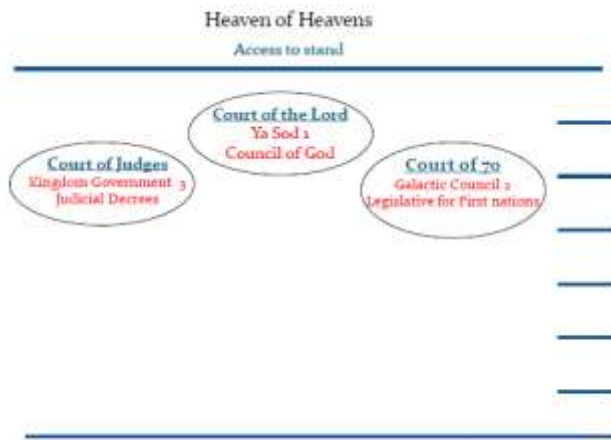

Our Positions of Rulership / Government in the Realms of Heaven

Eternity

Perfection

To rule as **SONS** in heaven we need to go through the deepest level, which is genetic Transformation

To rule as **KINGS** in the kingdom of Heaven we need to deal with the deeper level of our thoughts as well as all the motives and intentions of the heart (trading!).

To rule as **LORDS** in the kingdom of God we need to deal with the surface level of the transformation process, which is our behavior (coping and defense mechanisms etc.)

Prerequisites for heavenly Rulership / Government:

Working through 3 ever deepening levels of Transformation.

Kingdom of the Earth
Walk in my ways

Kingdom of the Earth
Process of spiritual maturity:
Servants – Bondservants – Stewards – Friends (Zech.3:6-7)