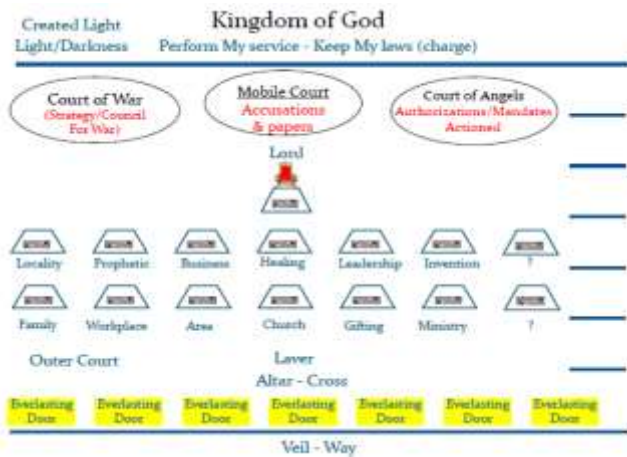

Our Positions of Rulership / Government in the Realms of Heaven

Eternity

Perfection

To rule as **SONS** in heaven we need to go through the deepest level, which is genetic Transformation

To rule as **KINGS** in the kingdom of Heaven we need to deal with the deeper level of our thoughts as well as all the motives and intentions of the heart (trading!).

To rule as **LORDS** in the kingdom of God we need to deal with the surface level of the transformation process, which is our behavior (coping and defense mechanisms etc.)

Prerequisites for heavenly Rulership / Government:

Working through 3 ever deepening levels of Transformation.

Kingdom of the Earth
Walk in my ways

Kingdom of the Earth
Process of spiritual maturity:
Servants – Bondservants – Stewards – Friends (Zech.3:6-7)