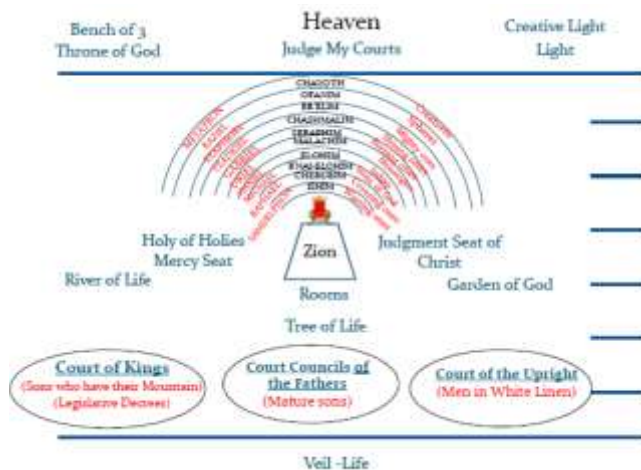

Our Positions of Rulership / Government in the Realms of Heaven

Eternity

Perfection

To rule as **SONS** in heaven we need to go through the deepest level, which is genetic Transformation

To rule as **KINGS** in the kingdom of Heaven we need to deal with the deeper level of our thoughts as well as all the motives and intentions of the heart (trading!).

To rule as **LORDS** in the kingdom of God we need to deal with the surface level of the transformation process, which is our behavior (coping and defense mechanisms etc.)

Prerequisites for heavenly Rulership / Government:

Working through 3 ever deepening levels of Transformation.

Kingdom of the Earth
Walk in my ways

Kingdom of the Earth
Process of spiritual maturity:
Servants – Bondservants – Stewards – Friends (Zech.3:6-7)