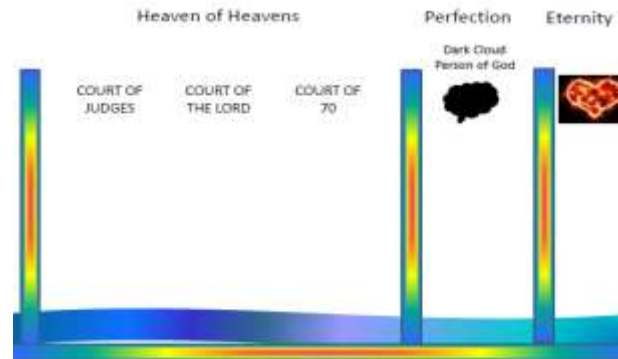

Our Positions of Rulership / Government in the Realms of Heaven

Eternity

Perfection

To rule as **SONS** in heaven we need to go through the deepest level, which is genetic Transformation

To rule as **KINGS** in the kingdom of Heaven we need to deal with the deeper level of our thoughts as well as all the motives and intentions of the heart (trading!).