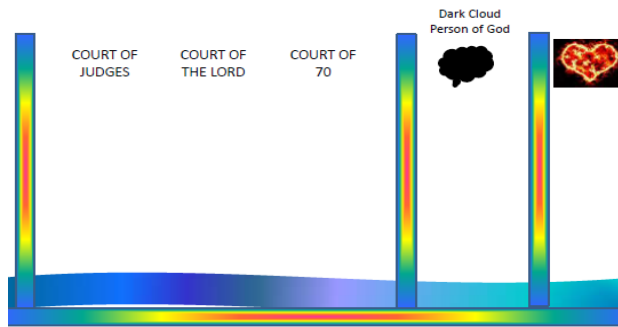

Eternity

Perfection

Heaven of Heavens

Access to stand

Our Positions of Rulership / Government in the Realms of Heaven

Heaven of Heavens Perfection Eternity

Bench of 3 Throne of God Heaven Judge My Courts Creative Light Light

HEAVEN Mountain or House of God

HEAVEN Mountain or House of God

To rule as **SONS** in heaven we need to go through the deepest level, which is genetic Transformation

To rule as **KINGS** in the kingdom of Heaven we need to deal with the deeper level of our thoughts as well as all the motives and intentions of the heart (trading!).