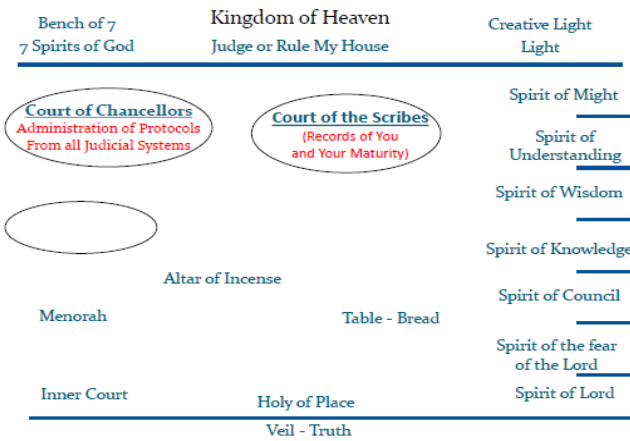

Eternity

Perfection

Heaven of Heavens

Access to stand

Our Positions of Rulership / Government in the Realms of Heaven

Heaven of Heavens Perfection Eternity

Bench of 3 Throne of God Heaven Judge My Courts Creative Light Light

HEAVEN Mountain or House of God

HEAVEN Mountain or House of God

To rule as **SONS** in heaven we need to go through the deepest level, which is genetic Transformation

To rule as **KINGS** in the kingdom of Heaven we need to deal with the deeper level of our thoughts as well as all the motives and intentions of the heart (trading!).

To rule as **LORDS** in the kingdom of God we need to deal with the surface level of the transformation process, which is our behavior (coping and defense mechanisms etc.)

Prerequisites for heavenly Rulership / Government:

Working through 3 ever deepening levels of Transformation.

Kingdom of the Earth
Walk in my ways

Kingdom of the Earth
Process of spiritual maturity:
Servants – Bondservants – Stewards – Friends (Zech.3:6-7)