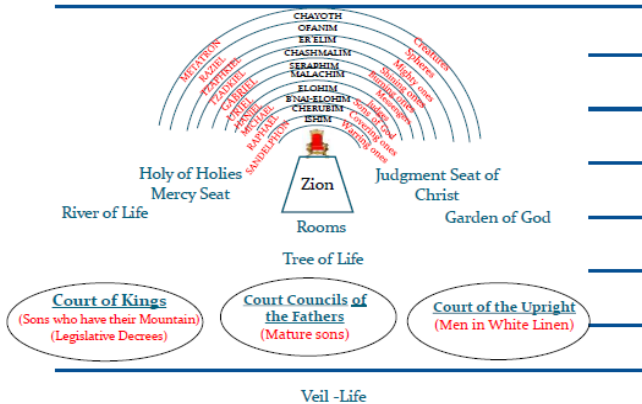

Eternity

Perfection

Heaven of Heavens

Access to stand

Our Positions of Rulership / Government in the Realms of Heaven

Heaven of Heavens Perfection Eternity

Bench of 3 Throne of God Heaven Judge My Courts Creative Light Light

HEAVEN Mountain or House of God

HEAVEN Mountain or House of God

To rule as **SONS** in heaven we need to go through the deepest level, which is genetic Transformation

To rule as **KINGS** in the kingdom of Heaven we need to deal with the deeper level of our thoughts as well as all the motives and intentions of the heart (trading!).

To rule as **LORDS** in the kingdom of God we need to deal with the surface level of the transformation process, which is our behavior (coping and defense mechanisms etc.)

Prerequisites for heavenly Rulership / Government:

Working through 3 ever deepening levels of Transformation.

Kingdom of the Earth
Walk in my ways

Kingdom of the Earth
Process of spiritual maturity:
Servants – Bondservants – Stewards – Friends (Zech.3:6-7)