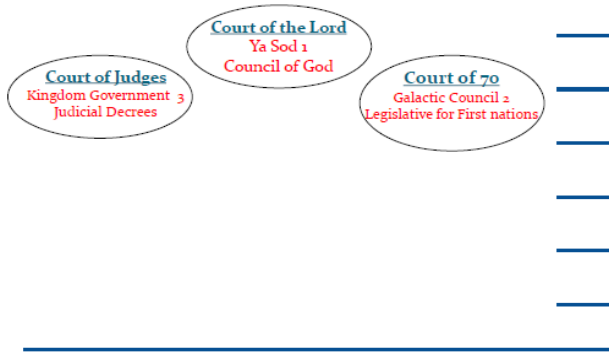

Eternity

Perfection

Heaven of Heavens

Access to stand

Our Positions of Rulership / Government in the Realms of Heaven

Heaven of Heavens Perfection Eternity

Bench of 3 Throne of God Heaven Judge My Courts Creative Light Light

HEAVEN Mountain or House of God

HEAVEN Mountain or House of God

To rule as **SONS** in heaven we need to go through the deepest level, which is genetic Transformation

To rule as **KINGS** in the kingdom of Heaven we need to deal with the deeper level of our thoughts as well as all the motives and intentions of the heart (trading!).

To rule as **LORDS** in the kingdom of God we need to deal with the surface level of the transformation process, which is our behavior (coping and defense mechanisms etc.)

Prerequisites for heavenly Rulership / Government:

Working through 3 ever deepening levels of Transformation.

Kingdom of the Earth
Walk in my ways

Kingdom of the Earth
Process of spiritual maturity:
Servants – Bondservants – Stewards – Friends (Zech.3:6-7)