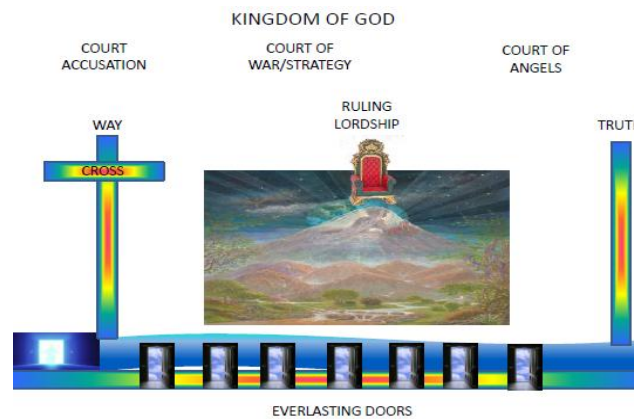

Eternity

Perfection

Heaven of Heavens

Access to stand

Our Positions of Rulership / Government in the Realms of Heaven

Heaven of Heavens Perfection Eternity

Bench of 3 Throne of God Heaven Judge My Courts Creative Light Light

HEAVEN Mountain or House of God

HEAVEN Mountain or House of God

To rule as **SONS** in heaven we need to go through the deepest level, which is genetic Transformation

To rule as **KINGS** in the kingdom of Heaven we need to deal with the deeper level of our thoughts as well as all the motives and intentions of the heart (trading!).

To rule as **LORDS** in the kingdom of God we need to deal with the surface level of the transformation process, which is our behavior (coping and defense mechanisms etc.)

Prerequisites for heavenly Rulership / Government:

Working through 3 ever deepening levels of Transformation.

Kingdom of the Earth
Walk in my ways

Kingdom of the Earth
Process of spiritual maturity:
Servants – Bondservants – Stewards – Friends (Zech.3:6-7)