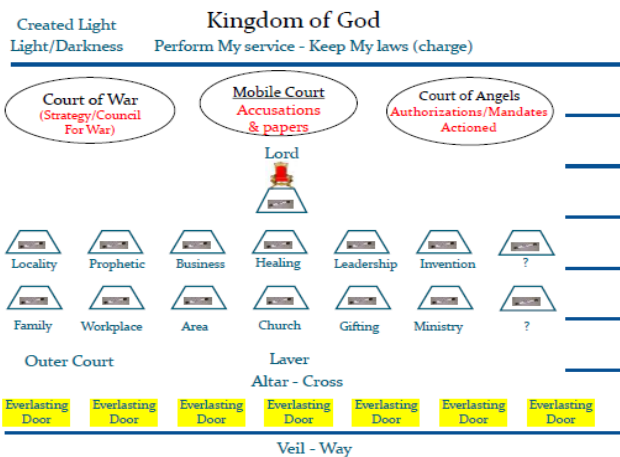

Eternity

Perfection

Heaven of Heavens

Access to stand

Our Positions of Rulership / Government in the Realms of Heaven

Heaven of Heavens Perfection Eternity

Bench of 3 Throne of God Heaven Judge My Courts Creative Light Light

HEAVEN Mountain or House of God

HEAVEN Mountain or House of God

To rule as **SONS** in heaven we need to go through the deepest level, which is genetic Transformation

To rule as **KINGS** in the kingdom of Heaven we need to deal with the deeper level of our thoughts as well as all the motives and intentions of the heart (trading!).

To rule as **LORDS** in the kingdom of God we need to deal with the surface level of the transformation process, which is our behavior (coping and defense mechanisms etc.)

Prerequisites for heavenly Rulership / Government:

Working through 3 ever deepening levels of Transformation.

Kingdom of the Earth
Walk in my ways

Kingdom of the Earth
Process of spiritual maturity:
Servants – Bondservants – Stewards – Friends (Zech.3:6-7)