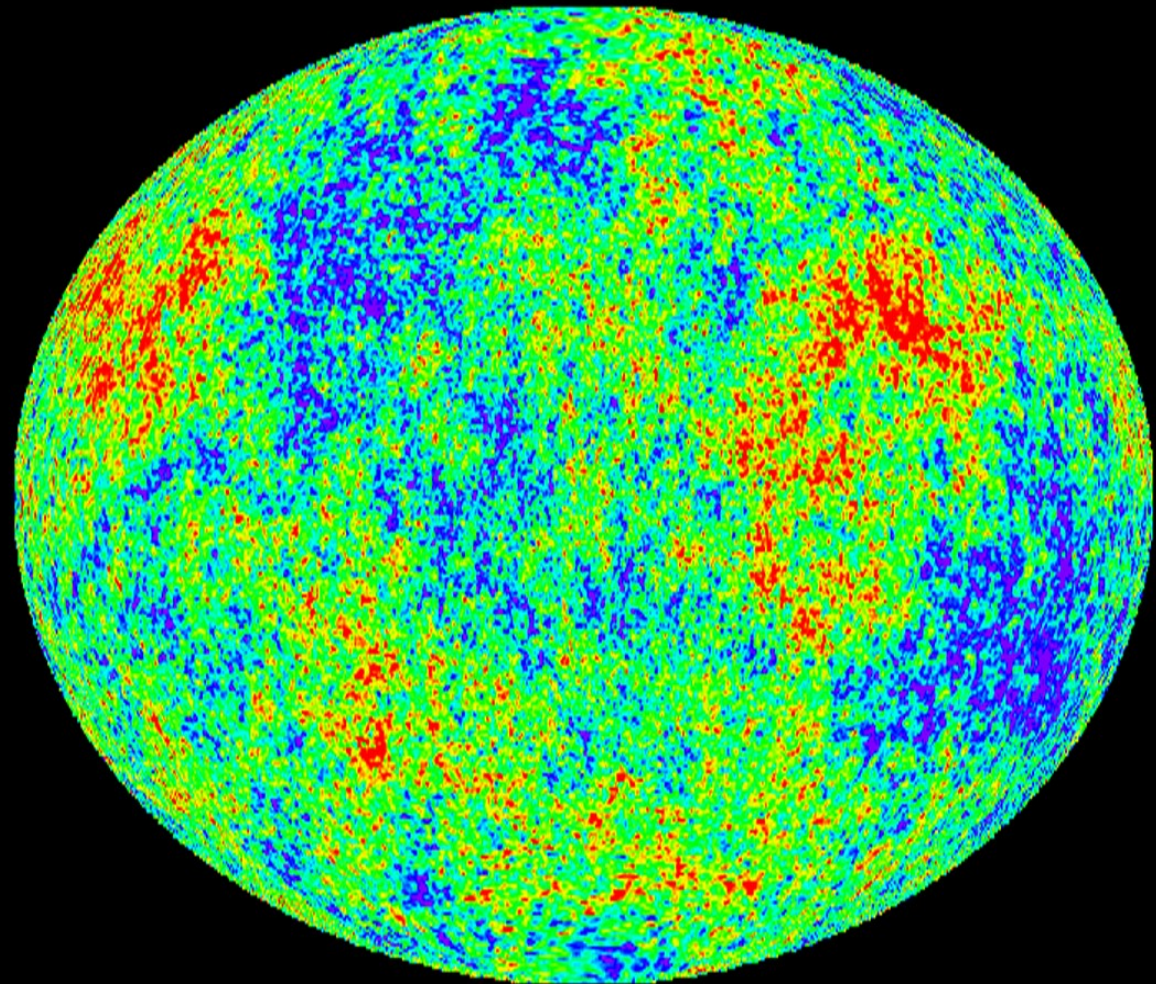

ANOMALIES IN THE BIG BANG AFTERGLOW:

CMB Cold Spot:

- Huge "hole" in space, lacking in all forms of matter, stretching 1 billion light-years across.
- Could be an imprint of another universe bouncing against ours.